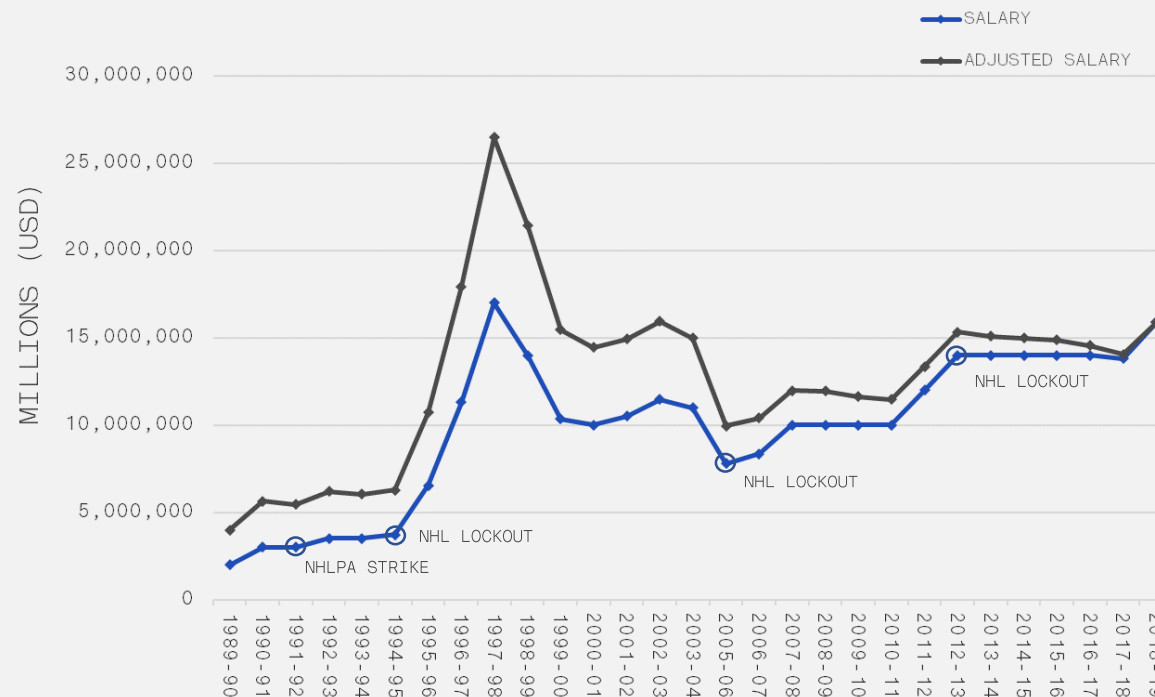

A HISTORY OF THE NHL'S HIGHEST PAID PLAYER

Over the past thirty NHL seasons, the salary for the highest paid player has grown at an annualized rate of 7.15%. This growth rate easily outpaces the rate of inflation (2.32%) as measured by the US Department of Labor's Consumer Price Index. However, as illustrated by the accompanying graph, John Tavares's 2018-19 salary is eclipsed by the Adjusted Salaries earned by Mario Lemieux (1996-97), Joe Sakic (1997-98), Sergei Federov (1998-99) and Jaromir Jagr (2002-03).

Year	Player	Salary	Adjusted Salary ¹	Year	Player	Salary	Adjusted Salary ¹
1989-90	Mario Lemieux	\$2,000,000	\$3,984,663	2004-05	Lockout	Lockout	Lockout
1990-91	Wayne Gretzky	\$3,000,000	\$5,633,027	2005-06	Jaromir Jagr	\$7,800,000	\$9,957,405
1991-92	Wayne Gretzky	\$3,000,000	\$5,465,547	2006-07	Jaromir Jagr	\$8,360,000	\$10,407,869
1992-93	Eric Lindros	\$3,500,000	\$6,196,727	2007-08	Thomas Vanek	\$10,000,000	\$11,963,476
1993-94	Eric Lindros	\$3,500,000	\$6,030,971	2008-09	Dany Heatley	\$10,000,000	\$11,950,501
1994-95	Wayne Gretzky	\$3,737,159	\$6,271,862	2009-10	Vincent Lecavalier	\$10,000,000	\$11,633,904
1995-96	Wayne Gretzky	\$6,545,400	\$10,712,837	2010-11	Lecavalier / Luongo	\$10,000,000	\$11,462,458
1996-97	Mario Lemieux	\$11,321,000	\$17,933,221	2011-12	Brad Richards	\$12,000,000	\$13,359,194
1997-98	Joe Sakic	\$17,000,000	\$26,478,369	2012-13	Shea Weber	\$14,000,000	\$15,319,019
1998-99	Sergei Federov	\$14,000,000	\$21,459,805	2013-14	Shea Weber	\$14,000,000	\$15,092,371
1999-00	Jaromir Jagr	\$10,359,852	\$15,464,865	2014-15	Shea Weber	\$14,000,000	\$14,979,056
2000-01	Kariya / Forsberg	\$10,000,000	\$14,438,678	2015-16	Shea Weber	\$14,000,000	\$14,870,572
2001-02	Peter Forsberg	\$10,500,000	\$14,928,956	2016-17	Anze Kopitar	\$14,000,000	\$14,568,334
2002-03	Jaromir Jagr	\$11,483,333	\$15,947,994	2017-18	Kane / Toews	\$13,800,000	\$14,063,602
2003-04	Peter Forsberg	\$11,000,000	\$14,994,916	2018-19	John Tavares	\$15,900,000	\$15,900,000